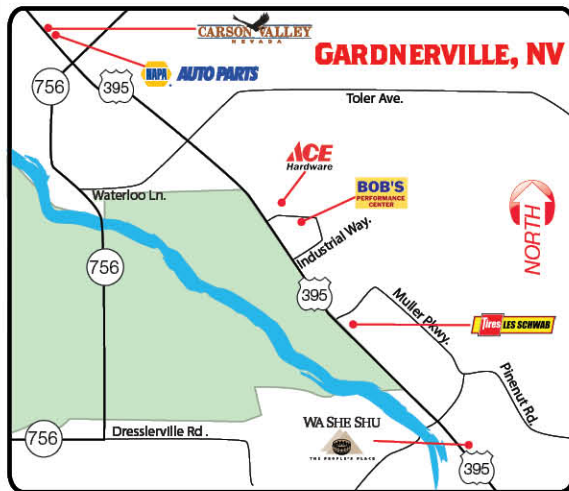

GUIDELINES FOR EVERYONE'S SAFETY & ENJOYMENT

- Quiet hours are from 10:00 pm to 8:00 am.
- For your safety please do not climb on the cliffs or rocks.
- All occupants must be registered at time of check-in. No visitors allowed.
- Swimming pool and playground are at your own risk. Children under 14 must be accompanied by an adult. No lifeguard is on duty.
- Wood fires are acceptable but must be covered with a Spark Arrestor screen and placed at least 20 feet from rear of site.
- Only one RV or tent per site. (except Family Tent Site). No tents in RV sites.
- Pets must be on a leash throughout the park and your site, except Kamp K9 Park.
- Clotheslines are not permitted at anytime.
- No washing of vehicles.

OUR SINCERE THANKS

BASECAMP FOR THE GREAT Outdoors

Whether you're exploring the local area or hanging out at the campground, KOA Holidays are an ideal place to relax and play. There's plenty to do, with amenities and services to make your stay memorable. Plus, you'll enjoy the outdoor experience with upgraded RV sites with KOA Patios™ and Deluxe Cabins with full baths for camping in comfort. Bring your family, bring your friends, or bring the whole group – there's plenty of ways to stay and explore.

Happy Camping,
The Coleville/Walker KOA Holiday Team

* Maps Not To Scale All Rights Reserved ©

Pursuant to California Civil Code Section 799.20, et seq., a recreational vehicle may be removed from the premises without judicial hearing, after the service of a 72-hour notice, if the occupant who has been in the resort for 30 days or less, has either (1) failed to pay for his/her occupancy in the resort, or (2) failed to comply with the resort's rules and regulations. Traffic Law Enforcement Agency: Mono County Sheriff (760) 932-7549. The management reserves the right to refuse service to anyone and will not be responsible for accidents, injuries or loss of money, jewelry or valuables of any kind; nor damage to any vehicles caused by acts of God, electrical surges/spikes, or any other source.