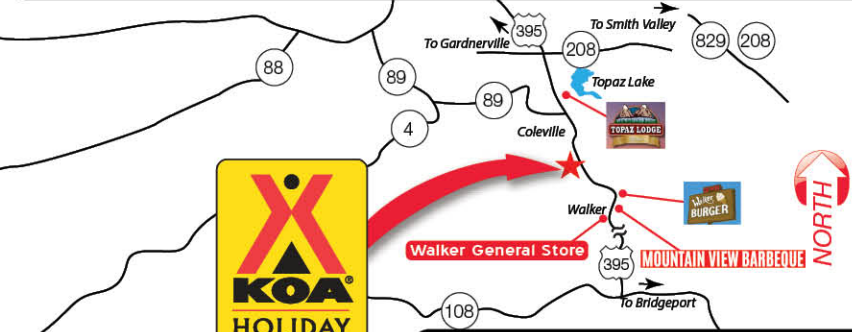

Printed in the USA

• Karen / Whitfield • 6/24

BEST RV REPAIR

BOB'S
PERFORMANCE CENTER

In all of Carson Valley

RV Service & Repair
Truck & Auto Service & more
Diesel Performance Enhancements

- Truck Accessories
- Trailer Hitches
- All your Trailer needs

BOB'S
PERFORMANCE CENTER

RV PARTS STORE
775.782.1958

Monday-Friday 8am-5pm • Saturday 8am-12pm
1417 Industrial Way • Gardnerville, NV

WA SHE SHU

Chevron

THE PEOPLE'S PLACE

Open 7 Days 5:00am - 11:00pm
Propane 8:00am - 4:30pm

Hot Food, Salad, & Sandwiches

BIG RIG FRIENDLY, EASY ACCESS

High Flo Diesel Pumps

Save Money with our Rewards Card

WORLD FAMOUS BBQ

MOUNTAIN VIEW BARBEQUE

RESTAURANT & CATERING

(530) 495-2107 RibGuys@gmail.com

106834 HWY 395 - WALKER, CA

AUTO PARTS

AAA & Senior Discount

Batteries & RV Parts • Locally Owned & Operated

775-782-2219

1469 Hwy. 395 N. • Gardnerville, NV 89410

Tires LES SCHWAB

(775) 782-7980

1151 US HWY 395 N GARDNERVILLE, NV

PRIDE IN PERFORMANCE SINCE 1952

Keep America
GREEN!

Open Daily 8am - 8pm

Walker General Store

Grocery • Hardware • Lotto
Camping & Sporting Goods

106651 US-395 530.495.2911

The Steak House

Casual Dining • Serious Grilling
Beautiful Sunsets • Memorable Evenings
Thursday • Friday • Saturday 5pm - 9pm

Lakeview Cafe 7am-9pm
All Your Favorites for Breakfast,
Lunch and Dinner Served Daily

Single-Deck 21
Keno • 175 Slots
3-Card Poker

Earn Points! Get Free Play!

1979 Hwy 395 S • Gardnerville • 775-266-3338 • TopazLodge.com

Just 12 minutes north on 395!

ACE Hardware

RVers Solution Center

Hardware • Tools
Screens • Electrical • Keys
775-782-5211

1406 Industrial Way • Gardnerville, NV 89410

CARSON VALLEY
NEVADA
Gardnerville • Genoa • Minden • Topaz Lake

visitCarsonValley.org

Visitor Center - 1477 US Hwy 395 N, Suite C, Gardnerville, NV