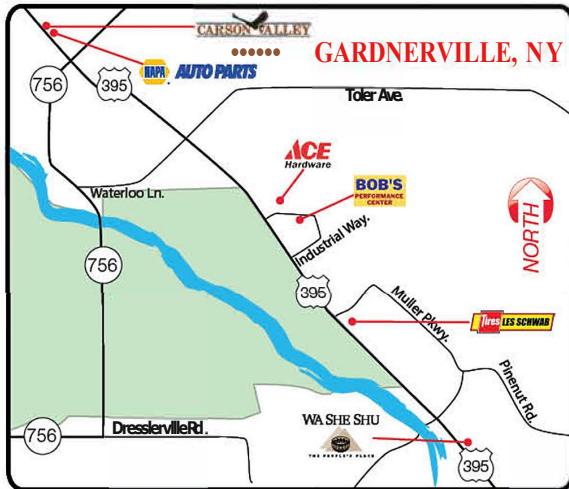

GUIDELINES FOR EVERYONE'S SAFETY & ENJOYMENT

- Quiet hours are from 10:00 pm to 8:00 am.
- For your safety please do not climb on the cliffs or rocks.
- All occupants must be registered at time of check-in. No visitors allowed.
- Swimming pool and playground are at your own risk. Children under 14 must be accompanied by an adult. No lifeguard is on duty.
- Wood fires are acceptable but must be covered with a Spark Arrestor screen and placed at least 20 feet from rear of site.
- Only one RV or tent per site. (except Family Tent Site). No tents in RV sites.
- Pets must be on a leash throughout the park and your site, except Kamp K9 Park.
- Clotheslines are not permitted at anytime.
- No washing of vehicles.

OUR SINCERE THANKS

BASECAMP
AUDIO CAMP

Whether you're exploring the local area or hanging out at the campground, KOA Holidays are an ideal place to relax and play. There's plenty to do, with amenities and services to make your stay memorable. Plus, you'll enjoy the outdoor experience with upgraded RV sites with KOA Patios™ and Deluxe Cabins with full baths for camping in comfort. Bring your family, bring your friends, or bring the whole group - there's plenty of ways to stay and explore.

Happy Camping,
The Coleville/Walker KOA Holiday Team

• Maps Not To Scale All Rights Reserved©

Pursuant to California Civil Code Section 799.20, et seq., a recreational vehicle may be removed from the premises without judicial hearing, after the service of a 72-hour notice, if the occupant who has been in the resort for 30 days or less, has either (1) failed to pay for his/her occupancy in the resort or (2) failed to comply with the resort's rules and regulations. Traffic Law Enforcement Agency: Mono County Sheriff (760) 932-7549. The management reserves the right to refuse service to anyone and will not be responsible for accidents, injuries or loss of money, jewelry or valuables of any kind; nor damage to any vehicles caused by acts of God, electrical surges, spikes, or any other source.