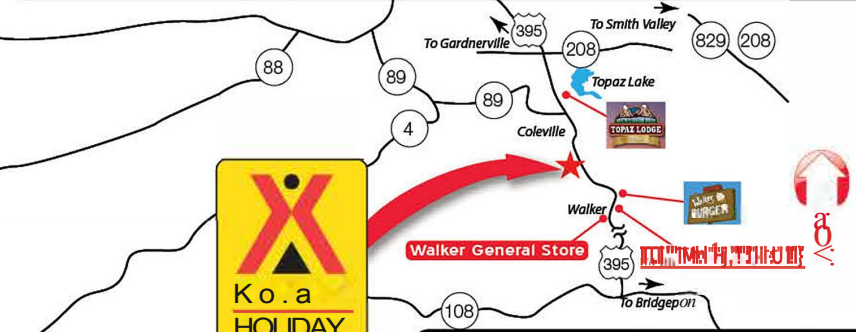

Happy Camping,
The Coleville/Walker KOA Holiday Team

• Maps Not To Scale All Rights Reserved©

Pursuant to California Civil Code Section 799.20, et seq., a recreational vehicle may be removed from the premises without judicial hearing, after the service of a 72-hour notice, if the occupant who has been in the resort for 30 days or less, has either (1) failed to pay for his/her occupancy in the resort or (2) failed to comply with the resort's rules and regulations. Traffic Law Enforcement Agency: Mono County Sheriff (760) 932-7549. The management reserves the right to refuse service to anyone and will not be responsible for accidents, injuries or loss of money, jewelry or valuables of any kind; nor damage to any vehicles caused by acts of God, electrical surges, spikes, or any other source.